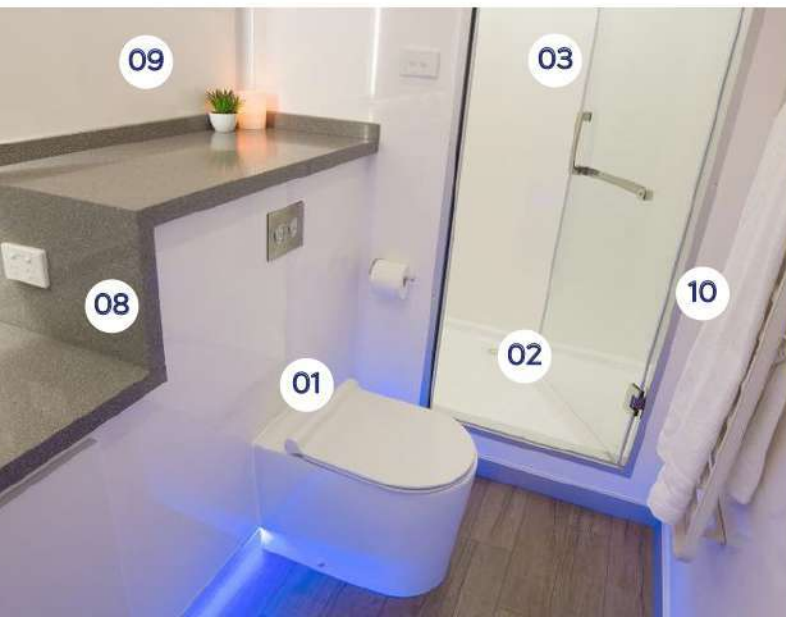

Premium Ensuite

A stylish and functional choice for general home renovations. With a separate toilet and shower, soft-close toilet seat, and durable design, it's an easy-to-use, everyday solution for families and individuals alike.

Luxury En-Suite

- 01 Hidden cistern toilet for sleek design
- 02 Spacious shower with non-slip base
- 03 Adjustable stainless steel shower
- 04 Instant hot water, gas-powered
- 05 Stone-top vanity
- 06 Backlit large mirror
- 07 Full-length mirror
- 08 Power outlets
- 09 Air conditioning
- 10 Heated towel rail
- 11 Exhaust fans for ventilation
- 12 Durable trailer with hydraulic brakes
- 13 Stabilisers, gas holders, spare wheel

Premium En-Suite

- 01 Self-contained toilet - 500-use capacity
- 02 Hands-free foot-pump toilet for ease
- 03 Adjustable stainless steel shower
- 04 Soft-close toilet seat
- 05 Spacious door openings for easy access
- 06 Adjustable shower with flick mixer tap
- 07 Convenient mirror
- 08 Built-in shelf for storage
- 09 Coat hook for added practicality
- 10 Simple water and waste connection
- 11 Compact design for flexible placement
- 12 Hygienic and easy-to-clean materials
- 13 Durable construction for long-term use